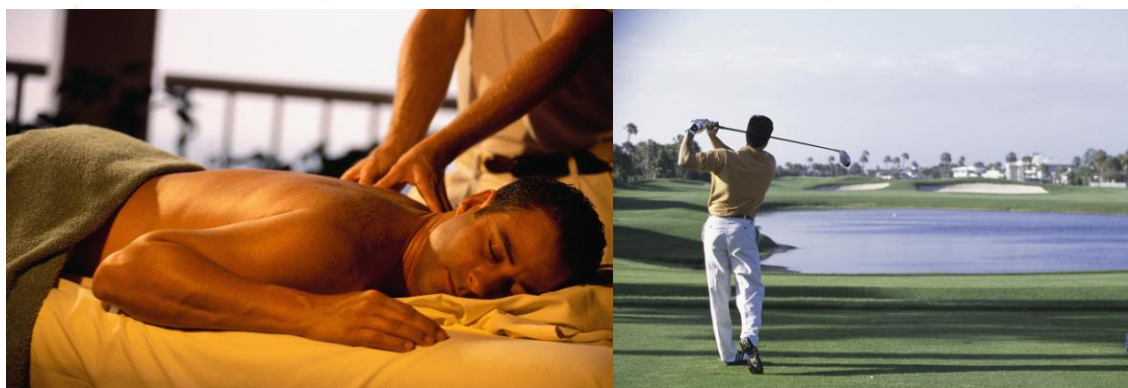

SAVOY WESTEND HOTEL

★★★★★
LUXURY SPA RESORT
KARLOVY VARY

GOLF & WELLNESS PACKAGE - 14+1 nights / 16 days

GOLF & WELLNESS PACKAGE						
ROOM CATEGORY	BREAKFAST		HALF BOARD		FULL BOARD	
	DOUBLE	SINGLE	DOUBLE	SINGLE	DOUBLE	SINGLE
	2 PAX	1 PAX	2 PAX	1 PAX	2 PAX	1 PAX
PRESIDENTIAL SUITE	13 281	12 380	13 953	12 716	14 401	12 940
SAVOY SUITE	12 161	11 260	12 833	11 596	13 281	11 820
SUITE	11 041	10 140	11 713	10 476	12 161	10 700
APARTMENT	9 921	9 020	10 593	9 356	11 041	9 580
JUNIOR SUITE	8 801	7 900	9 473	8 236	9 921	8 460
SUPERIOR PLUS	6 729	4 652	7 401	4 988	7 849	5 212
SUPERIOR	5 721	3 980	6 393	4 316	6 841	4 540
COMFORT	5 273	3 644	5 945	3 980	6 393	4 204
STANDARD	4 713	3 308	5 385	3 644	5 833	3 868
ECONOMY	4 265	2 972	4 937	3 308	5 385	3 532

Package includes:

Complimentary 1 Night accommodation incl. buffet breakfast

15 x Luxury accommodation
15 x Buffet and à la carte breakfast + boarding as ordered
1 x Welcome drink per person
1 x Welcome gift upon arrival
7 x Relaxing spa treatment per person*
7 x Transfer to the golf course for two /back and forth/
7 x Golf fee per person
1 x Hour of in-door golf game for two in "Sport Centre"
1 x Hour of bowling game for two in "Sport Centre"

Complimentary:

25m Swimming pool, Sauna, Steam bath, Whirlpool, Kneipp's footbath,
Contrast bath, Fitness centre
Underground car parking

Price:

from 152,-€ per person and night

GOLF COURSES ARE OPENED FROM APRIL TILL OCTOBER. ALL YEAR ROUND IS OPENED FULL SWING GOLF SIMULATOR ABOUT GOLF® ON PREMISES OF SAVOY WESTEND HOTEL.